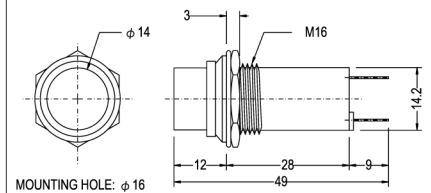

COLOR: Red Orange Green

N-730 HOLDER E-10 screw base

COLOR: Red Orange Green

N-731 HOLDER S-9 bayonet base

COLOR: Red Orange Green

N-732 HOLDER E-10 screw base

COLOR: Red Orange Green

LED PILOT AND NEON INDICATOR