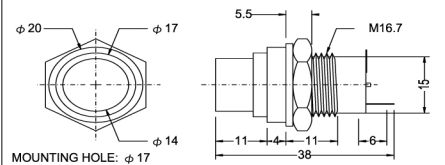

N-915 HOLDER E-10 screw base

COLOR: Red Orange Green