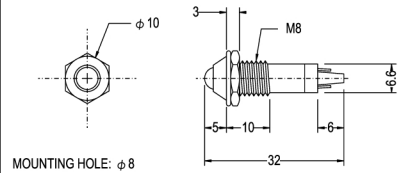

LED PILOT AND NEON INDICATOR

N-321 NEON 120V 220V
N-321L LED 6V 12V 24V
N-321P PILOT 6V 12V 24V

COLOR: Red Orange Green