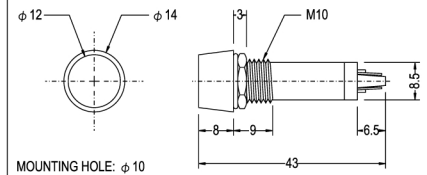

N-705 NEON 120V 220V
N-705L LED 6V 12V 24V
N-705P PILOT 6V 12V 24V

COLOR: Red Orange Green