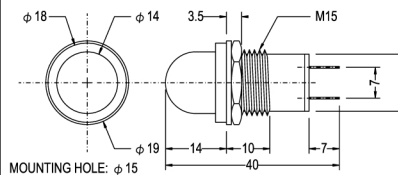

N-710 NEON 120V 220V
N-710L LED 6V 12V 24V
N-710P PILOT 6V 12V 24V

COLOR: Red Orange Green