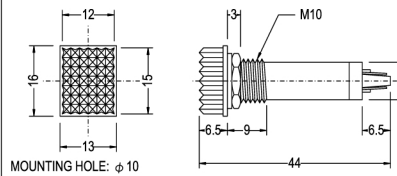

N-708 NEON 120V 220V
N-708L LED 6V 12V 24V
N-708P PILOT 6V 12V 24V

COLOR: Red Orange Green