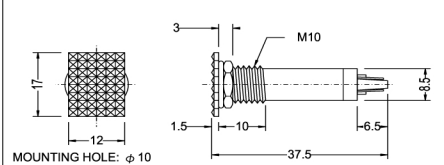

N-736 NEON PILOT 120V 220V 24V
N-736P NEON PILOT 6V 12V 24V

COLOR: Red Orange Green