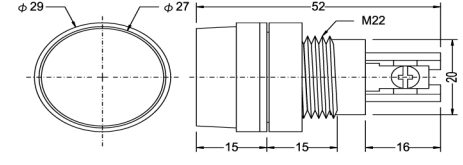

N-914 HOLDER E-10 screw base

COLOR: Red Orange Green

N-915 HOLDER E-10 screw base

COLOR: Red Orange Green

HN-502 HOLDER S-9 bayonet base

COLOR: Red Orange Green

MOUNTING HOLE: $\phi 22$

B-931 LIGHT BASE E-10 screw base