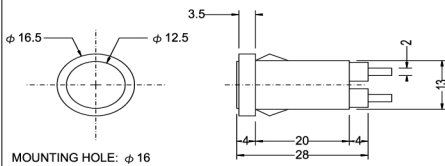

N-902 NEON 120V 220V
N-902L LED 6V 12V 24V
N-902P LED PILOT 6V 12V 24V

COLOR: Red Orange Green