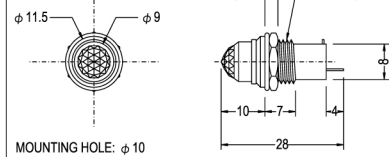

N-726 HOLDER E-5 screw base

COLOR: Red Orange Green