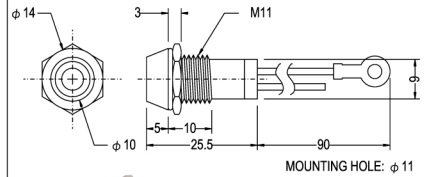

N-701 NEON 120V 220V
N-701L LED 6V 12V 24V
N-701P PILOT 6V 12V 24V

COLOR: Red Orange Green