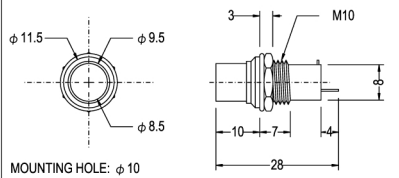

COLOR: Red Orange Green

N-726 HOLDER E-5 screw base

COLOR: Red Orange Green

N-727 HOLDER E-5 screw base

COLOR: Red Orange Green

N-728 HOLDER E-5 screw base

COLOR: Red Orange Green

N-729 HOLDER E-5 screw base