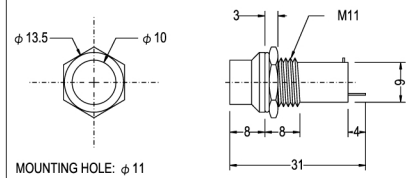

N-729 HOLDER E-5 screw base

COLOR: Red Orange Green