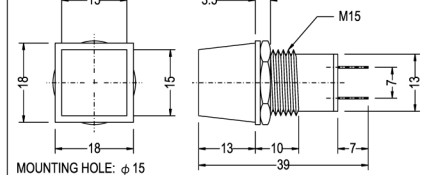

COLOR: Red Orange Green

N-711 NEON 120V 220V
 N-711L LED 6V 12V 24V
 N-711P PILOT 6V 12V 24V

COLOR: Red Orange Green

N-712 NEON 120V 220V
 N-712L LED 6V 12V 24V
 N-712P PILOT 6V 12V 24V

COLOR: Red Orange Green