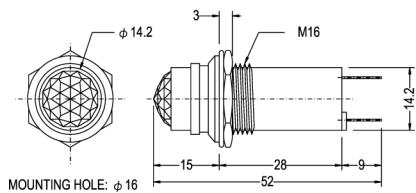

N-730 HOLDER E-10 screw base

COLOR: Red Orange Green