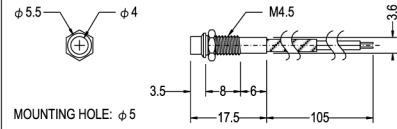

COLOR: Red Orange Green

MOUNTING HOLE: $\phi 8$

LED PILOT AND NEON INDICATOR

N-321 NEON 120V 220V
 N-321L LED 6V 12V 24V
 N-321P PILOT 6V 12V 24V

COLOR: Red Orange Green

N-322W NEON 120V 220V

COLOR: Red Orange Green