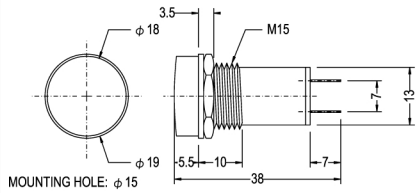

LED PILOT AND NEON INDICATOR

N-713 NEON 120V 220V
N-713L LED 6V 12V 24V
N-713P PILOT 6V 12V 24V

COLOR: Red Orange Green