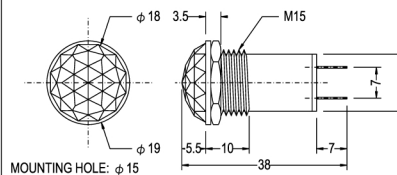

N-711 NEON 120V 220V
N-711L LED 6V 12V 24V
N-711P PILOT 6V 12V 24V

COLOR: Red Orange Green