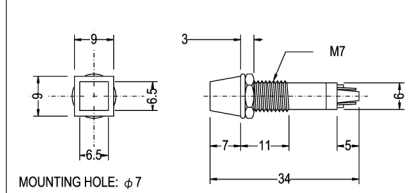

N-715 NEON 120V 220V
N-715L LED 6V 12V 24V
N-715P PILOT 6V 12V 24V

COLOR: Red Orange Green