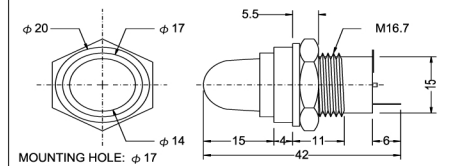

N-914 HOLDER E-10 screw base

COLOR: Red Orange Green