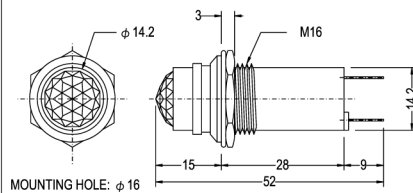

COLOR: Red Orange Green

N-730 HOLDER E-10 screw base

COLOR: Red Orange Green

N-731 HOLDER S-9 bayonet base

COLOR: Red Orange Green

N-732 HOLDER E-10 screw base

COLOR: Red Orange Green

LED PILOT AND NEON INDICATOR