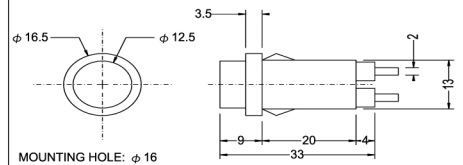

N-901 NEON 120V 220V
N-901L LED 6V 12V 24V
N-901P LED PILOT 6V 12V 24V

COLOR: Red Orange Green