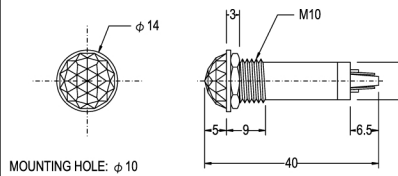

N-707 NEON 120V 220V
N-707L LED 6V 12V 24V
N-707P PILOT 6V 12V 24V

COLOR: Red Orange Green