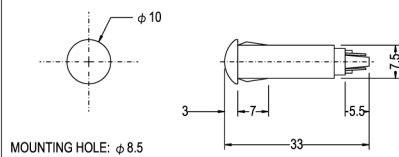

N-723 NEON 120V 220V
N-723L LED 6V 12V 24V
N-723P PILOT 6V 12V 24V

COLOR: Red Orange Green