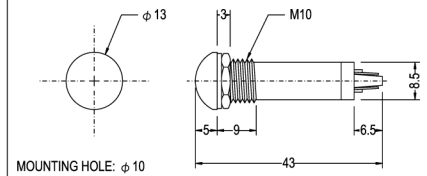

N-709 NEON 120V 220V
N-709L LED 6V 12V 24V
N-709P PILOT 6V 12V 24V

COLOR: Red Orange Green