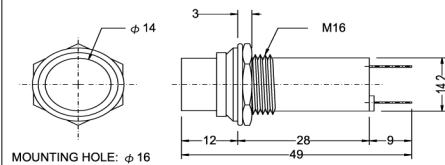

LED PILOT AND NEON INDICATOR

N-733 HOLDER S-9 bayonet base

COLOR: Red Orange Green