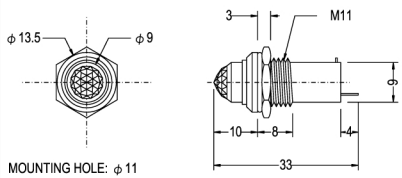

COLOR: Red Orange Green

N-726 HOLDER E-5 screw base

COLOR: Red Orange Green

N-727 HOLDER E-5 screw base

COLOR: Red Orange Green

N-728 HOLDER E-5 screw base

COLOR: Red Orange Green

N-729 HOLDER E-5 screw base