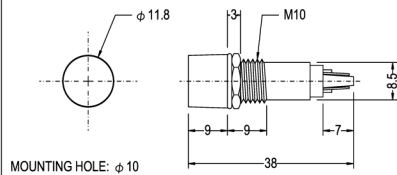

N-704 NEON 120V 220V
N-704L LED 6V 12V 24V
N-704P PILOT 6V 12V 24V

COLOR: Red Orange Green