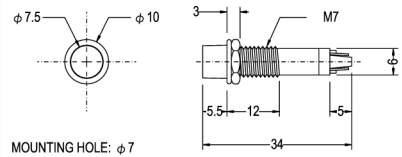

N-716 NEON 120V 220V
N-716L LED 6V 12V 24V
N-716P PILOT 6V 12V 24V

COLOR: Red Orange Green