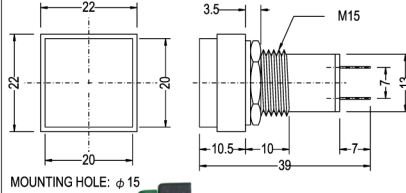

LED PILOT AND NEON INDICATOR

N-713 NEON 120V 220V
 N-713L LED 6V 12V 24V
 N-713P PILOT 6V 12V 24V

COLOR: Red Orange Green

N-714 NEON 120V 220V
 N-714L LED 6V 12V 24V
 N-714P PILOT 6V 12V 24V

COLOR: Red Orange Green