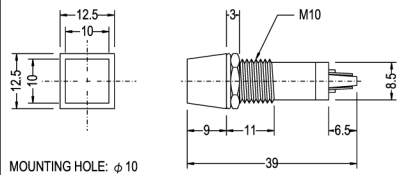

N-703 NEON 120V 220V
N-703L LED 6V 12V 24V
N-703P PILOT 6V 12V 24V

COLOR: Red Orange Green