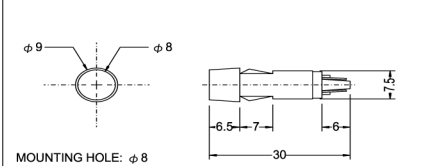

COLOR: Red Orange Green

N-902 NEON 120V 220V
N-902L LED 6V 12V 24V
N-902P LED PILOT 6V 12V 24V

COLOR: Red Orange Green

N-907 NEON 120V 220V
N-907L LED 6V 12V 24V
N-907P LED PILOT 6V 12V 24V

COLOR: Red Orange Green