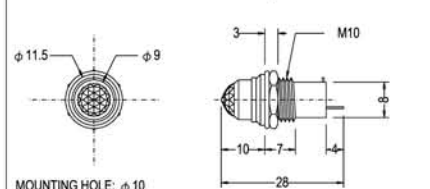

N-726 HOLDER E-5 screw base

COLOR: Red Orange Green