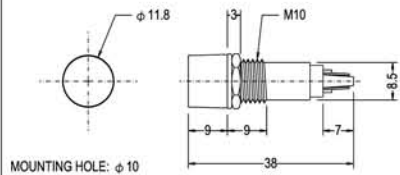

N-704 NEON 120V 220V
N-704L LED 6V 12V 24V
N-704P PILOT 6V 12V 24V

COLOR: Red Orange Green