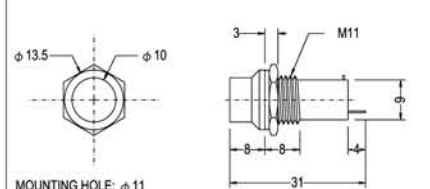

N-729 HOLDER E-5 screw base

COLOR: Red Orange Green