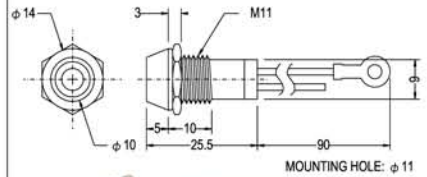

N-701 NEON 120V 220V
N-701L LED 6V 12V 24V
N-701P PILOT 6V 12V 24V

COLOR: Red Orange Green