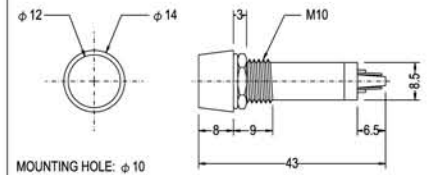

N-705 NEON 120V 220V
N-705L LED 6V 12V 24V
N-705P PILOT 6V 12V 24V

COLOR: Red Orange Green