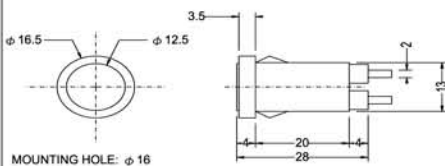

N-902 NEON LED PILOT 120V 220V 24V
N-902L NEON LED PILOT 6V 12V 24V
N-902P NEON LED PILOT 6V 12V 24V

COLOR: Red Orange Green