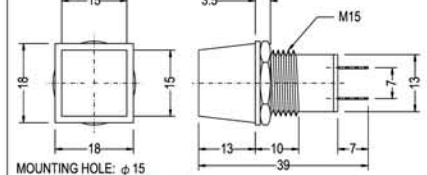

COLOR: Red Orange Green

N-711 NEON 120V 220V
 N-711L LED 6V 12V 24V
 N-711P PILOT 6V 12V 24V

COLOR: Red Orange Green

N-712 NEON 120V 220V
 N-712L LED 6V 12V 24V
 N-712P PILOT 6V 12V 24V

COLOR: Red Orange Green