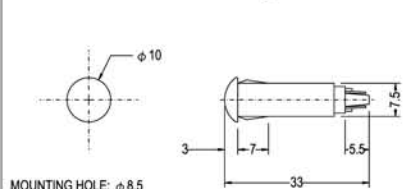

N-723 NEON 120V 220V
N-723L LED 6V 12V 24V
N-723P PILOT 6V 12V 24V

COLOR: Red Orange Green