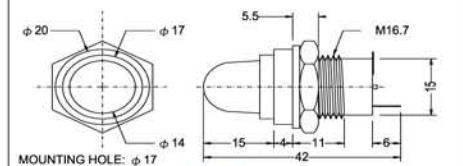

N-914 HOLDER E-10 screw base

COLOR: Red Orange Green