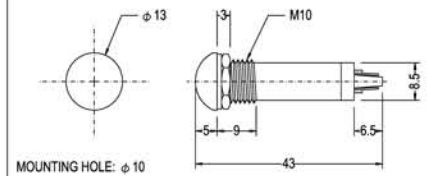

N-709 NEON 120V 220V
N-709L LED 6V 12V 24V
N-709P PILOT 6V 12V 24V

COLOR: Red Orange Green