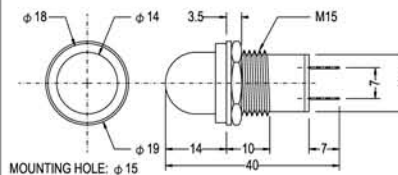

N-710 NEON 120V 220V
N-710L LED 6V 12V 24V
N-710P PILOT 6V 12V 24V

COLOR: Red Orange Green