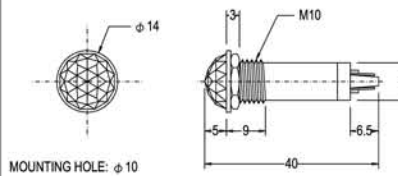

N-707 NEON 120V 220V
N-707L LED 6V 12V 24V
N-707P PILOT 6V 12V 24V

COLOR: Red Orange Green