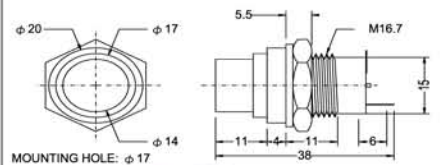

COLOR: Red Orange Green

N-914 HOLDER E-10 screw base

COLOR: Red Orange Green

N-915 HOLDER E-10 screw base

COLOR: Red Orange Green

HN-502 HOLDER S-9 bayonet base

COLOR: Red Orange Green

MOUNTING HOLE: $\phi 22$