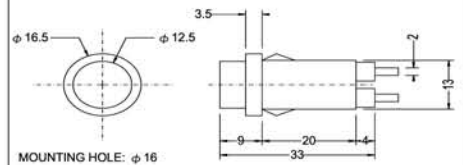

N-901 NEON LED PILOT 120V 220V 24V
N-901L NEON LED PILOT 6V 12V 24V
N-901P NEON LED PILOT 6V 12V 24V

COLOR: Red Orange Green