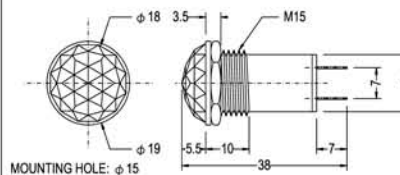

N-711 NEON 120V 220V
N-711L LED 6V 12V 24V
N-711P PILOT 6V 12V 24V

COLOR: Red Orange Green