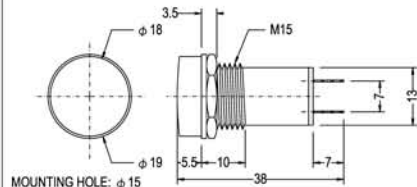

LED PILOT AND NEON INDICATOR

N-713 NEON 120V 220V
N-713L LED 6V 12V 24V
N-713P PILOT 6V 12V 24V

COLOR: Red Orange Green