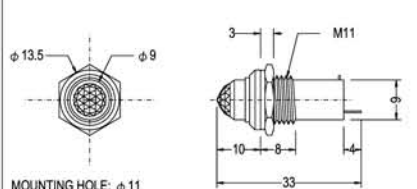

COLOR: Red Orange Green

N-726 HOLDER E-5 screw base

COLOR: Red Orange Green

N-727 HOLDER E-5 screw base

COLOR: Red Orange Green

N-728 HOLDER E-5 screw base

COLOR: Red Orange Green

N-729 HOLDER E-5 screw base