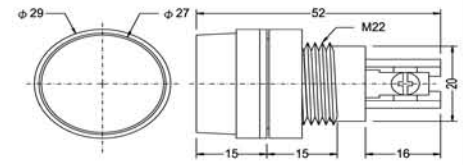

COLOR: Red Orange Green

N-914 HOLDER E-10 screw base

COLOR: Red Orange Green

N-915 HOLDER E-10 screw base

COLOR: Red Orange Green

HN-502 HOLDER S-9 bayonet base

COLOR: Red Orange Green

MOUNTING HOLE: $\phi 22$