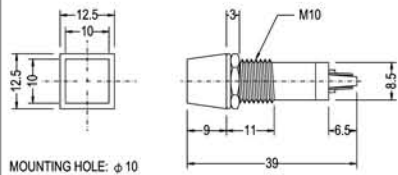

N-703 NEON 120V 220V
N-703L LED 6V 12V 24V
N-703P PILOT 6V 12V 24V

COLOR: Red Orange Green