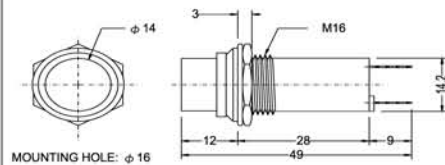

LED PILOT AND NEON INDICATOR

N-733 HOLDER S-9 bayonet base

COLOR: Red Orange Green