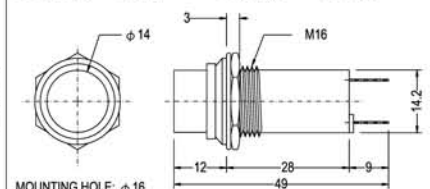

COLOR: Red Orange Green

N-730 HOLDER E-10 screw base

COLOR: Red Orange Green

N-731 HOLDER S-9 bayonet base

COLOR: Red Orange Green

N-732 HOLDER E-10 screw base

COLOR: Red Orange Green

LED PILOT AND NEON INDICATOR