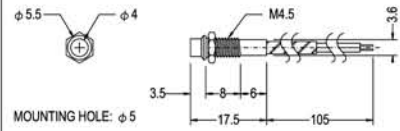

COLOR: Red Orange Green

MOUNTING HOLE: $\phi 8$

LED PILOT AND NEON INDICATOR

N-321 NEON 120V 220V
 N-321L LED 6V 12V 24V
 N-321P PILOT 6V 12V 24V

COLOR: Red Orange Green

N-322W NEON 120V 220V

COLOR: Red Orange Green