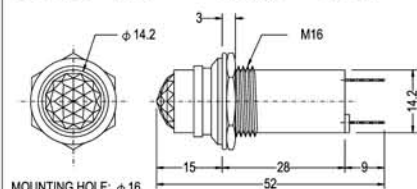

N-730 HOLDER E-10 screw base

COLOR: Red Orange Green