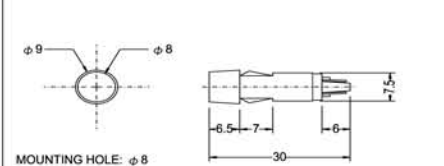

N-907 NEON LED PILOT 120V 220V 24V
N-907L NEON LED PILOT 6V 12V 24V
N-907P NEON LED PILOT 6V 12V 24V

COLOR: Red Orange Green