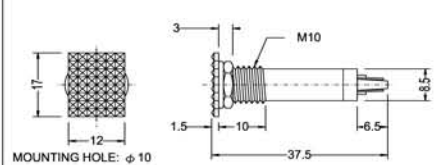

N-736 NEON PILOT 120V 220V 24V
N-736P NEON PILOT 6V 12V 24V

COLOR: Red Orange Green