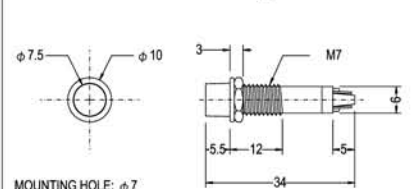

N-716 NEON 120V 220V
N-716L LED 6V 12V 24V
N-716P PILOT 6V 12V 24V

COLOR: Red Orange Green