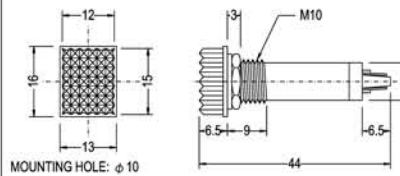

N-708 NEON 120V 220V
N-708L LED 6V 12V 24V
N-708P PILOT 6V 12V 24V

COLOR: Red Orange Green