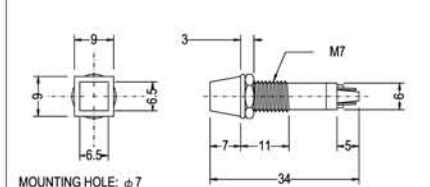

N-715 NEON 120V 220V
N-715L LED 6V 12V 24V
N-715P PILOT 6V 12V 24V

COLOR: Red Orange Green