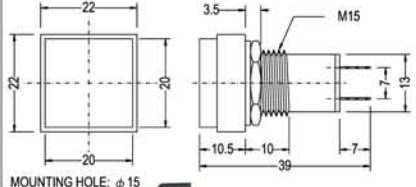

LED PILOT AND NEON INDICATOR

N-713 NEON 120V 220V
 N-713L LED 6V 12V 24V
 N-713P PILOT 6V 12V 24V

COLOR: Red Orange Green

N-714 NEON 120V 220V
 N-714L LED 6V 12V 24V
 N-714P PILOT 6V 12V 24V

COLOR: Red Orange Green