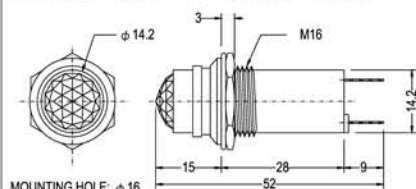

COLOR: Red Orange Green

N-730 HOLDER E-10 screw base

COLOR: Red Orange Green

N-731 HOLDER S-9 bayonet base

COLOR: Red Orange Green

N-732 HOLDER E-10 screw base

COLOR: Red Orange Green

LED PILOT AND NEON INDICATOR