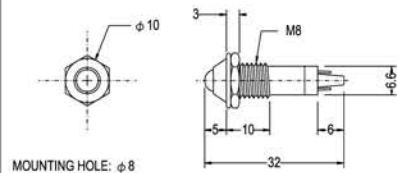

LED PILOT AND NEON INDICATOR

N-321 NEON 120V 220V
N-321L LED 6V 12V 24V
N-321P PILOT 6V 12V 24V

COLOR: Red Orange Green