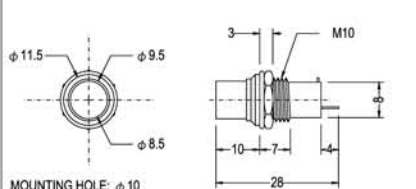

COLOR: Red Orange Green

N-726 HOLDER E-5 screw base

COLOR: Red Orange Green

N-727 HOLDER E-5 screw base

COLOR: Red Orange Green

N-728 HOLDER E-5 screw base

COLOR: Red Orange Green

N-729 HOLDER E-5 screw base