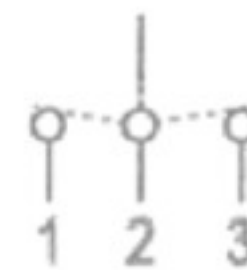

CIRCUIT

DO NOT SCALE THIS DRAWING

TITLE
ROCKER SWITCH

MODEL NO.
XN-18

DRAWN
zwd
DATE
2010.12.31.

SCALE
2:1

APPROVAL
CQC TUV

RATING
10A 250V

CHECKED
DATE
TOLERANCE UNLESS STATED
DIMENSION +/- 0.2

APPROVED
DATE
ANGULAR +/- 1°

Honest-Well Co., Ltd.